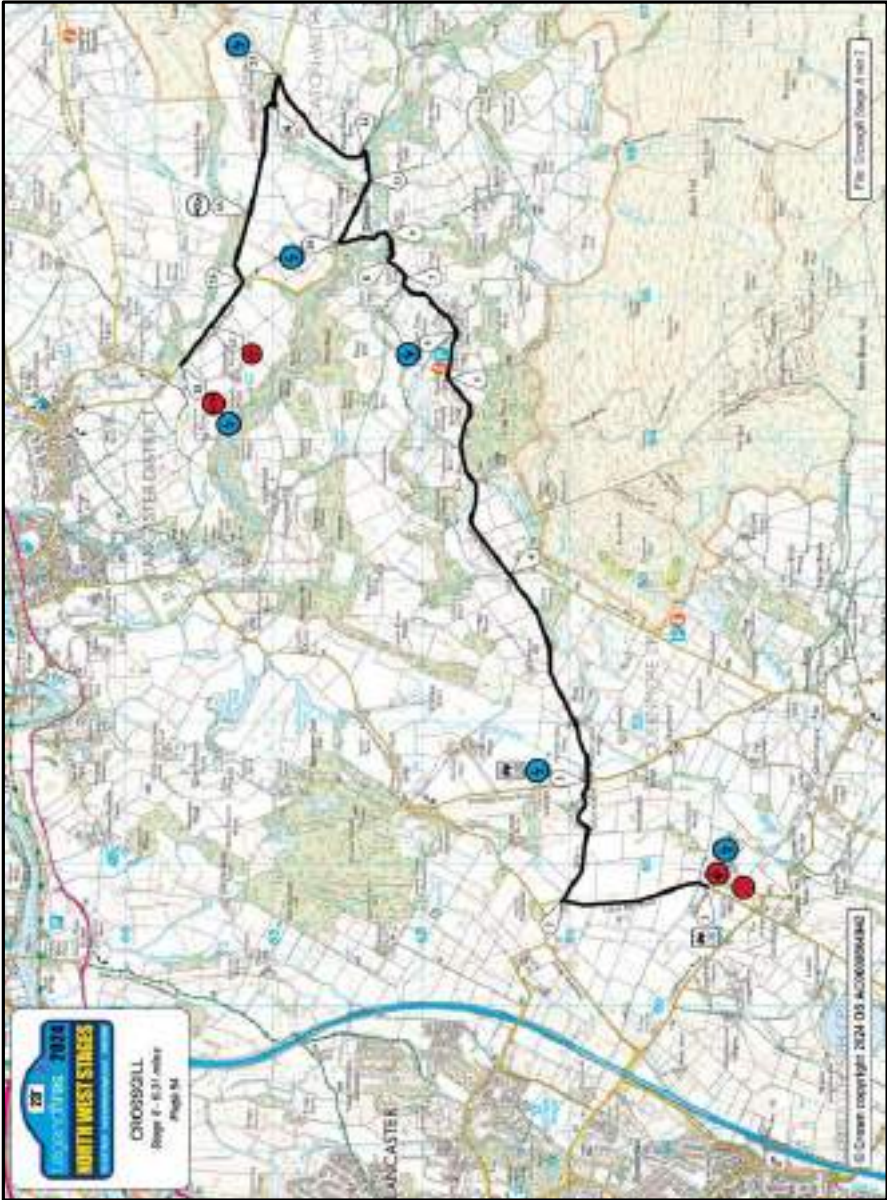

Legend Fires North West Stages 2024
Saturday 23rd March

SS8 JD Mounsey Crossgill 2

Emergency Telephone Number 01995 262657

Legend Fires North West Stages 2024
Saturday 23rd March

SS8 JD Mounsey Crossgill 2						Page 55
Distance	6.31	Bogey	04:44	Target	09:00	
Distance		Direction	Information	Miles to TC		
Total	Inter					
0.00	0.00	1	Stage Start Wintersmoon Farm 	6.31		
0.62	0.62	2		5.69		
1.20	0.58	3		5.11		
2.19	0.99	4	Heights Farm	4.12		
3.16	0.97	5	Cattle Grid	3.15		
3.37	0.21	6	Cattle Grid 	2.94		

Emergency Telephone Number 01995 262657