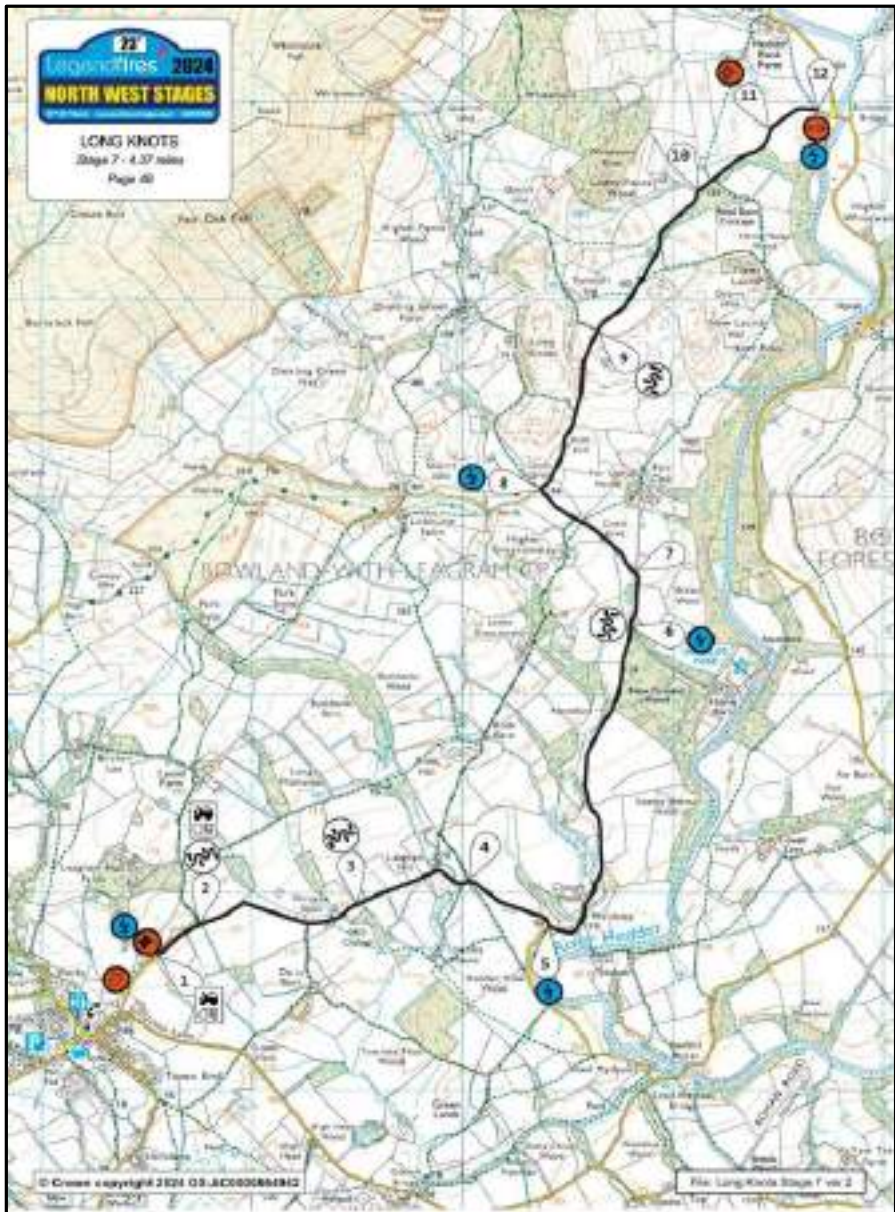

Legend Fires North West Stages 2024
Saturday 23rd March

SS7 WHITE'S BAKERY Long Knots 2

Emergency Telephone Number 01995 262657

Legend Fires North West Stages 2024
Saturday 23rd March

SS7 WHITE'S BAKERY Long Knots 2					Page
Distance	4.37	Bogey	03:17	Target	07:00
					50

Distance		Direction	Information	Miles to TC
Total	Inter			
0.00	0.00		Stage Start 	4.37
0.17	0.17		Chicane 	4.20
0.70	0.53		Chicane (On Jump)	3.67
1.04	0.34			3.33
1.32	0.28		 Dunsop Bridge 5	3.05
2.41	1.09		Wild Boar Park Chicane 	1.96

Emergency Telephone Number 01995 262657