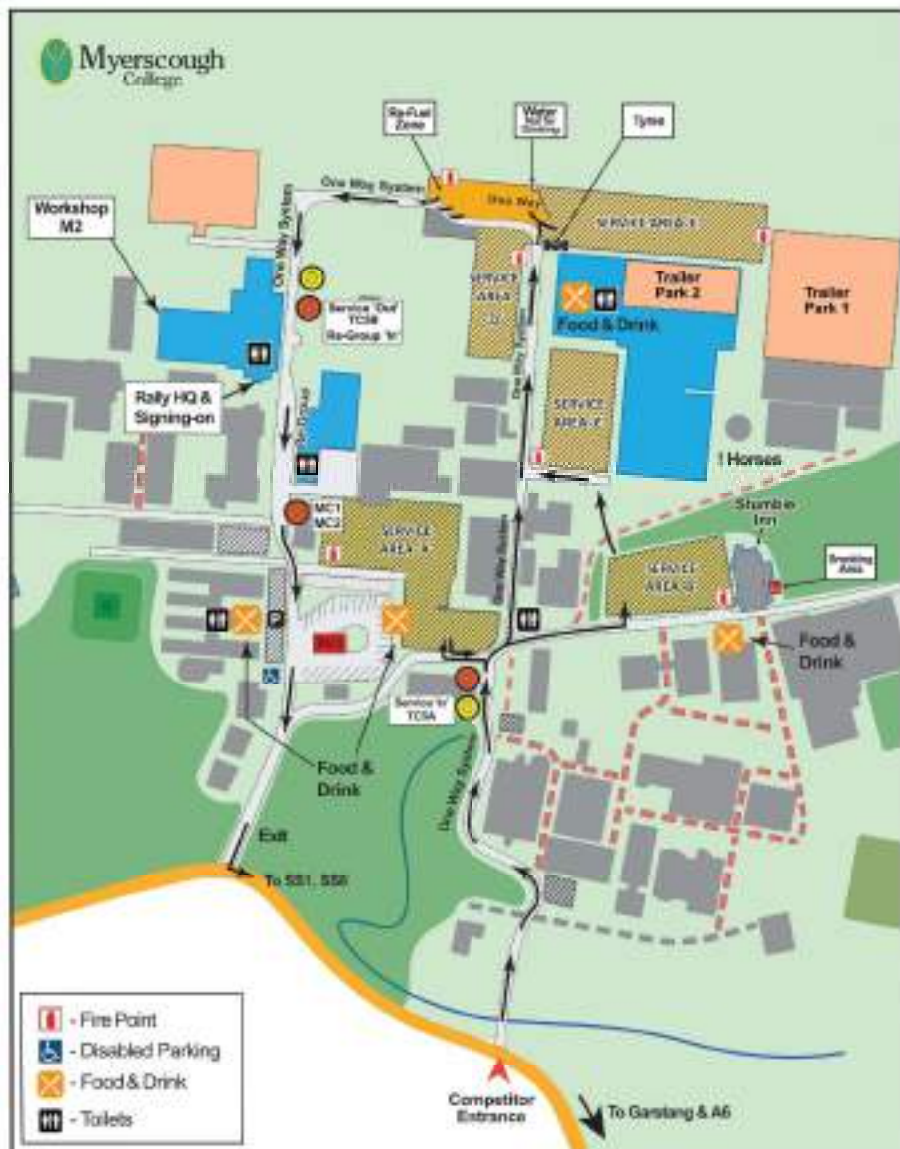

Legend Fires North West Stages 2024
Saturday 23rd March

Saturday Service Areas & TC5A/B & MTC2
Locations

Page
40

Emergency Telephone Number 01995 262657

Legend Fires North West Stages 2024
Saturday 23rd March

From: MC2 Regroup Out			To: TC6 Beacon Fell 2			Page 41
Distance	5.15	Time Mins	16:00	Ave Speed Mph	20	

Distance		Direction	Information	Miles to TC
Total	Inter			
0.00	0.00		MC2 Regroup Out.	5.15
0.11	0.11		Join St Michael's Road. 	5.04
0.19	0.08		Ignore 'Service In' Entrance (To The Left) 2 Way Rally Traffic	4.96
0.99	0.80		 	4.16
1.84	0.85		Barton Grange Garden Centre (To The Left)	3.31
2.33	0.49		 	2.82

Emergency Telephone Number 01995 262657