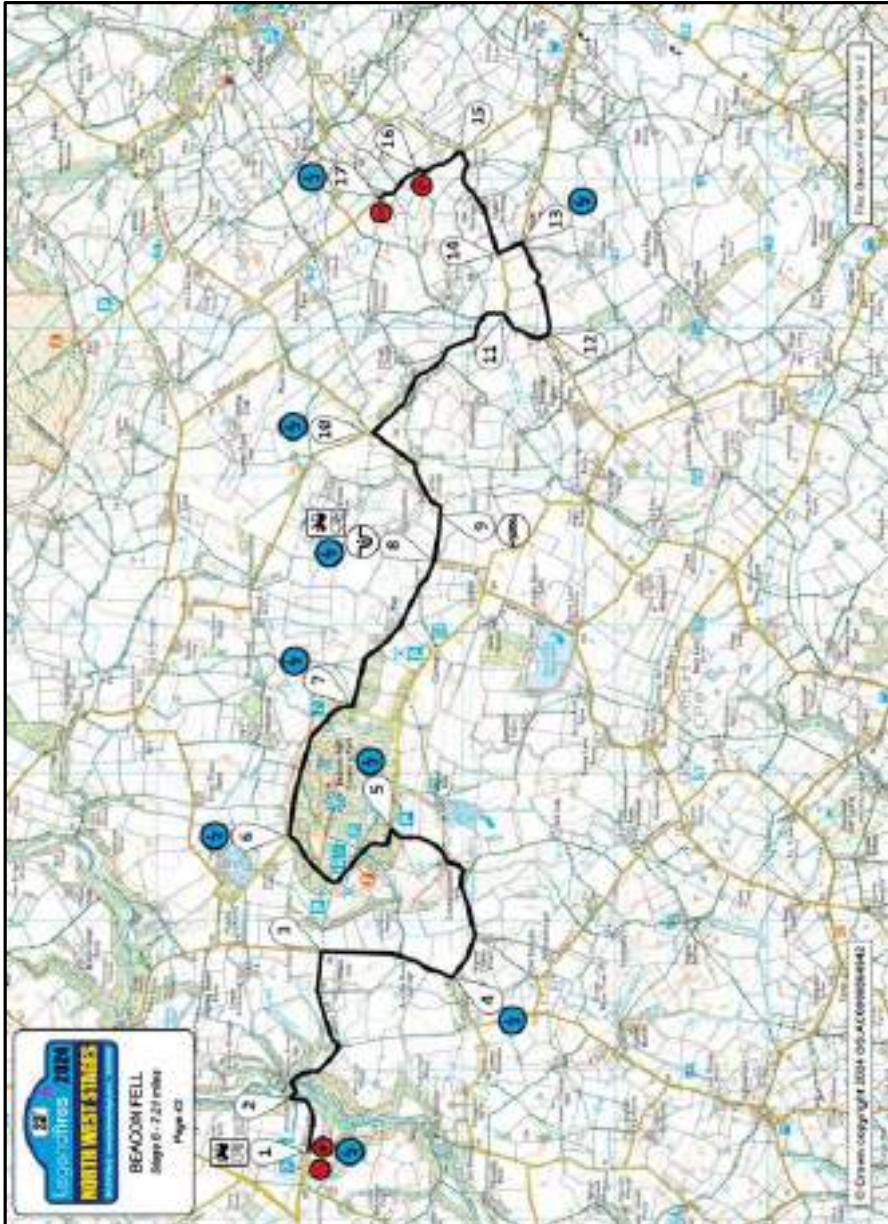

Legend Fires North West Stages 2024
Saturday 23rd March

SS6 White Feather Homes Beacon Fell 2

Emergency Telephone Number 01995 262657

Legend Fires North West Stages 2024
Saturday 23rd March

SS6 White Feather Homes Beacon Fell 2					Page 44	
Distance	7.21	Bogey	05:25	Target		11:00
Distance		Direction	Information	Miles to TC		
Total	Inter					
0.00	0.00		Stage Start 	7.21		
0.26	0.26		Care Right Hand Bend	6.95		
1.00	0.74		Beasdale Road	6.21		
1.56	0.56		Crombleholme Fold 	5.65		
2.41	0.85		Bales on Inside Verge To Prevent Cutting 	4.80		
3.02	0.61		Longridge Chipping 	4.19		

Emergency Telephone Number 01995 262657