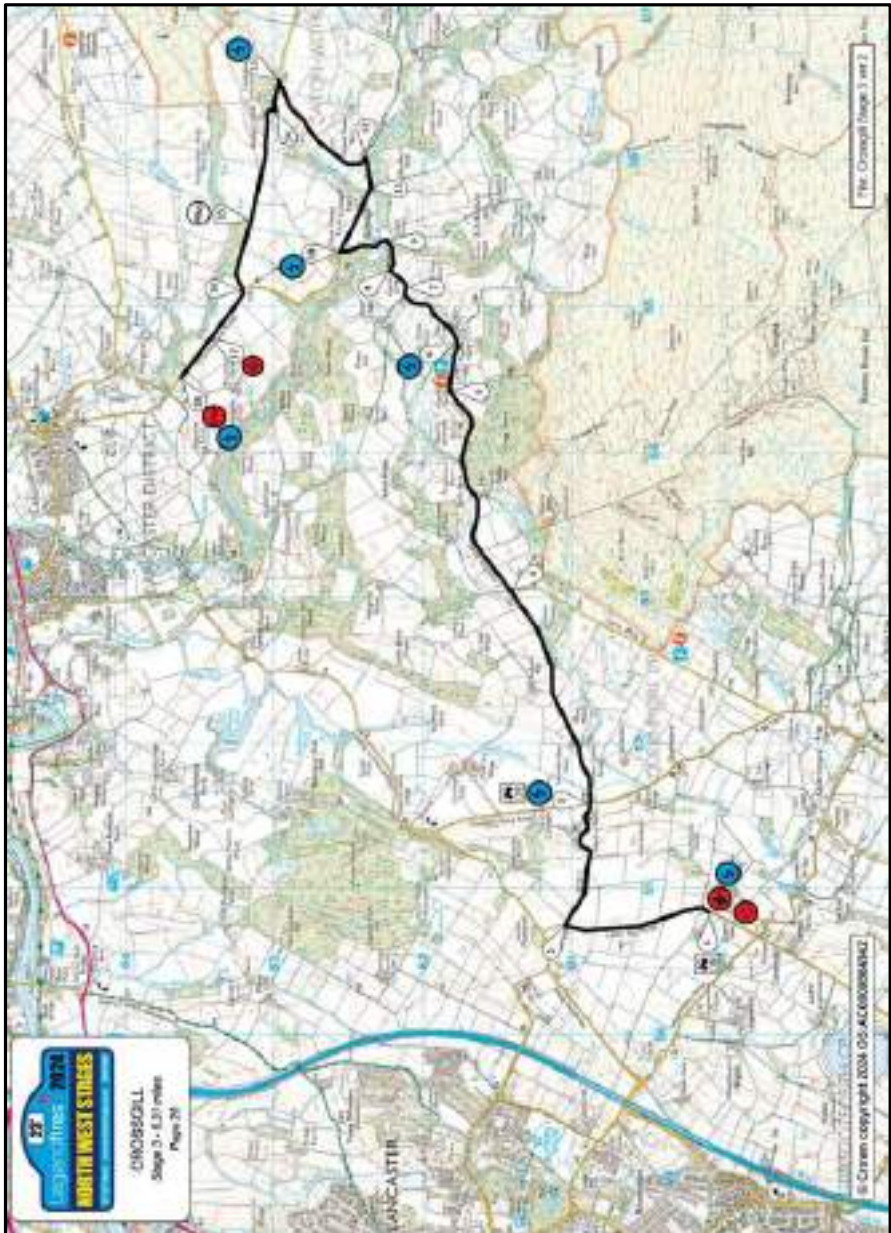

Legend Fires North West Stages 2024
Saturday 23rd March

SS3 JD Mounsey Crossgill 1

Emergency Telephone Number 01995 262657

Legend Fires North West Stages 2024
Saturday 23rd March

SS3 JD Mounsey Crossgill 1						Page
Distance	6.31	Bogey	04:44	Target	09:00	21

Distance		Direction	Information	Miles to TC
Total	Inter			
0.00	0.00	 1	Stage Start Wintersmoon Farm 	6.31
0.62	0.62	 2		5.69
1.20	0.58	 3		5.11
2.19	0.99	 4	Heights Farm	4.12
3.16	0.97	 5	Cattle Grid	3.15
3.37	0.21	 6	Cattle Grid 	2.94

Emergency Telephone Number 01995 262657