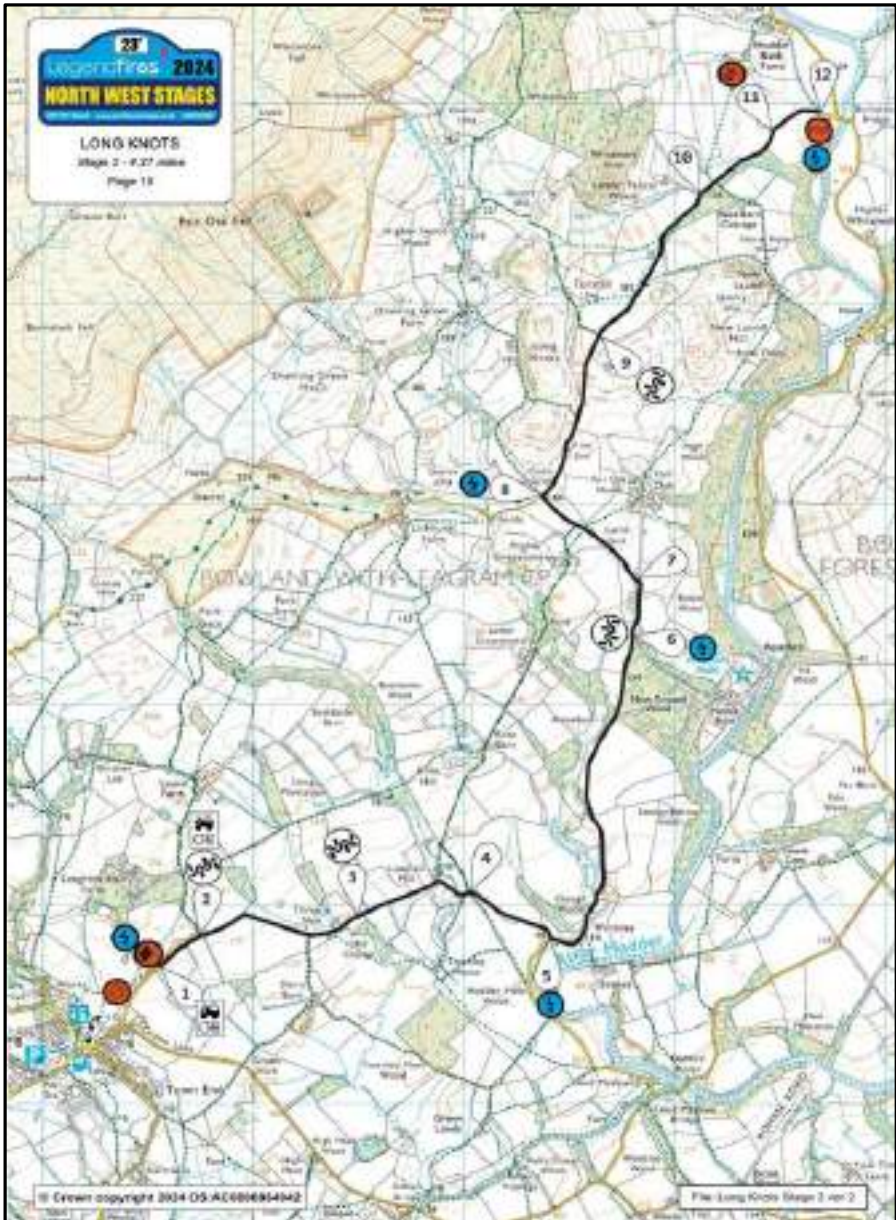

Legend Fires North West Stages 2024
Saturday 23rd March

SS2 WHITE'S BAKERY Long Knots 1

Emergency Telephone Number 01995 262657

Legend Fires North West Stages 2024
Saturday 23rd March

SS2 WHITE'S BAKERY Long Knots 1					Page
Distance	4.37	Bogey	03:17	Target	07:00
					16

Distance		Direction	Information	Miles to TC
Total	Inter			
0.00	0.00		Stage Start 	4.37
0.17	0.17		Chicane 	4.20
0.70	0.53		Chicane (On Jump)	3.67
1.04	0.34			3.33
1.32	0.28		 	3.05
2.41	1.09		Wild Boar Park Chicane 	1.96

Emergency Telephone Number 01995 262657