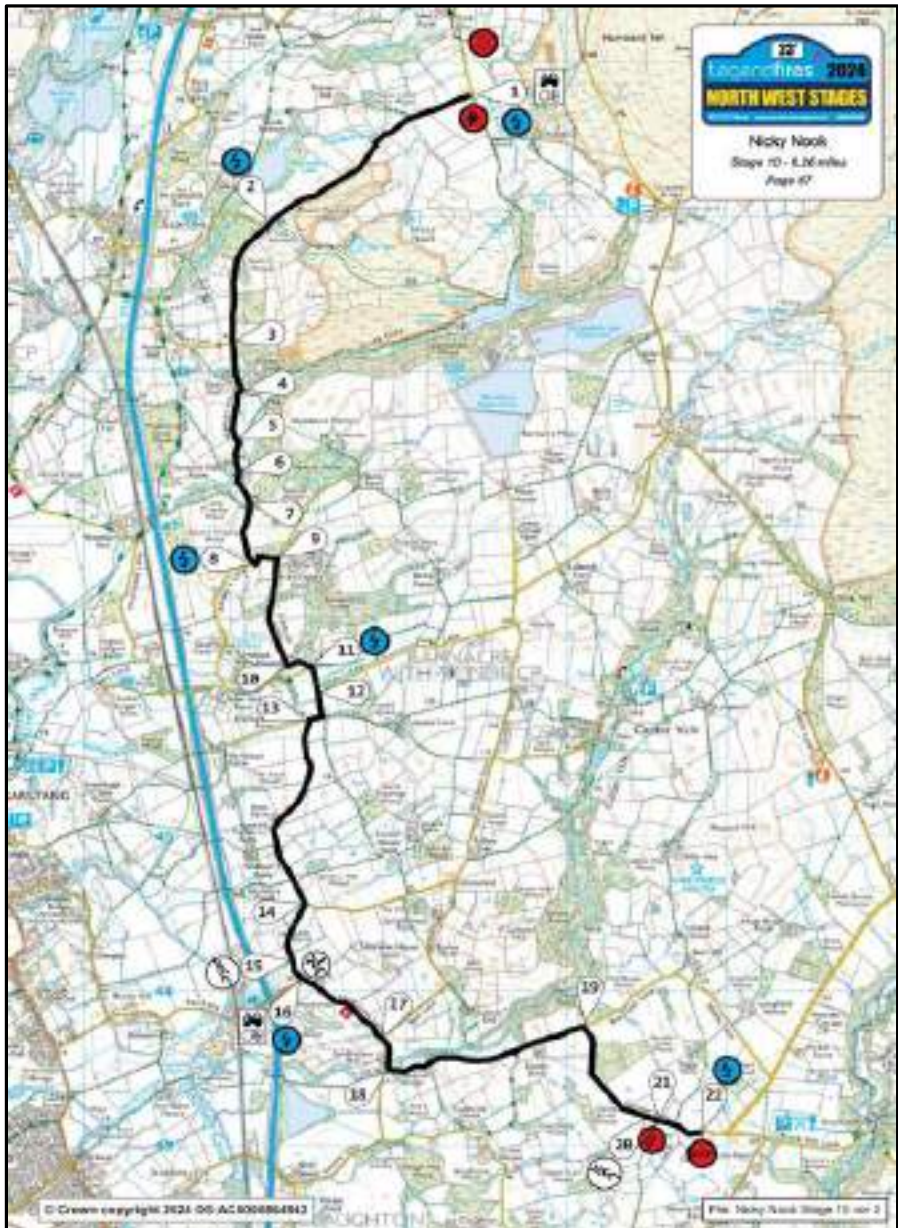

Legend Fires North West Stages 2024
Saturday 23rd March

SS10 S&W Fabrications / MB Nutrition Nicky Nook 2

Emergency Telephone Number 01995 262657

Legend Fires North West Stages 2024
Saturday 23rd March

SS10 S&W Fabrications / MB Nutrition Nicky Nook 2						Page 68
Distance	6.26	Bogey	04:42	Target	09:00	

Distance		Direction	Information	Miles to TC
Total	Inter			
0.00	0.00	 Start 1	Stage Start 	6.26
0.94	0.94	 2		5.32
1.46	0.52	 3	Care Adverse Camber	4.80
1.65	0.19	 4	Downhill Right Hand Bend	4.61
1.83	0.18	 5	Bend & Drop Outside	4.43
2.00	0.17	 6	Ford / Ball	4.26

Emergency Telephone Number 01995 262657